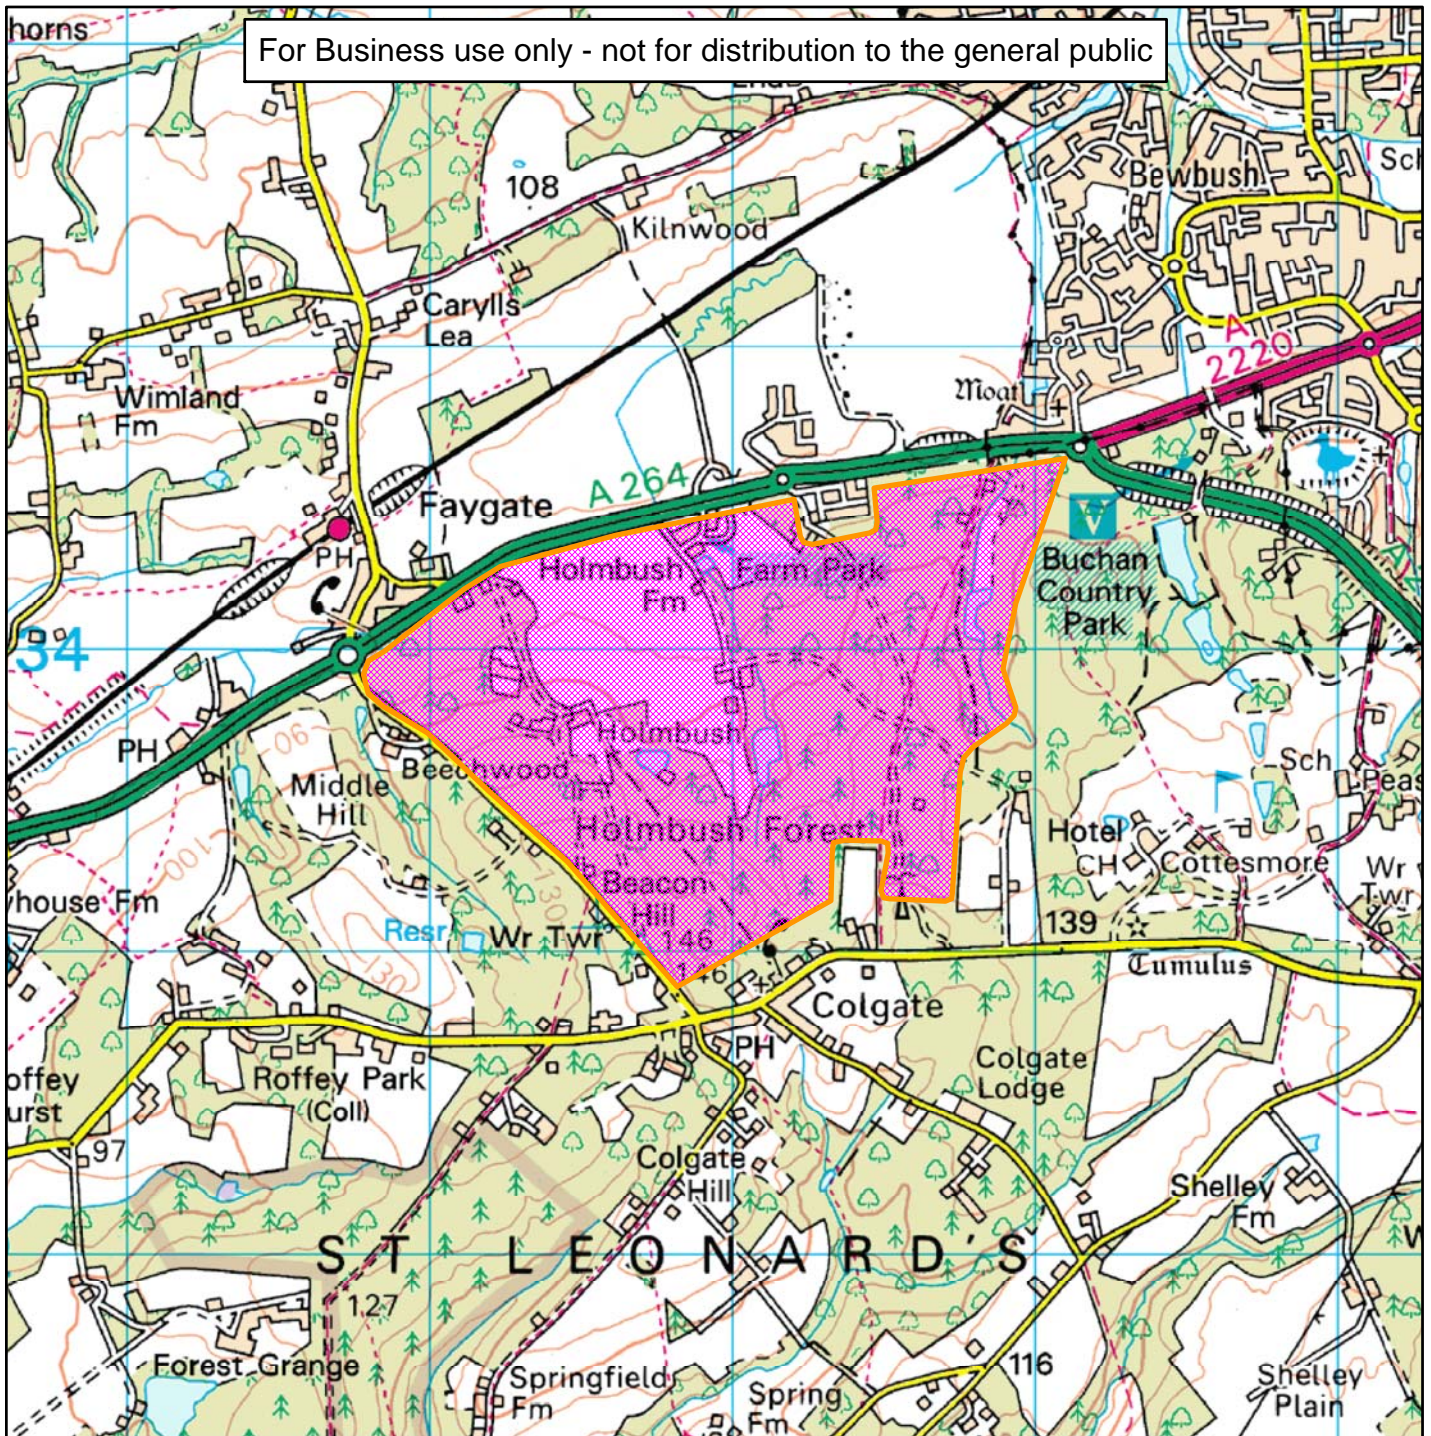

Holmbush Farm

For Business use only - not for distribution to the general public

Scale: 1:25,000

Reproduced from the Ordnance Survey map with permission of the Controller of Her Majesty's Stationery Office © Crown Copyright 2012.

Unauthorised reproduction infringes Crown Copyright and may lead to prosecution or civil proceedings.

Organisation	Horsham District Council
Department	
Comments	
Date	20/07/2017
MSA Number	100023865